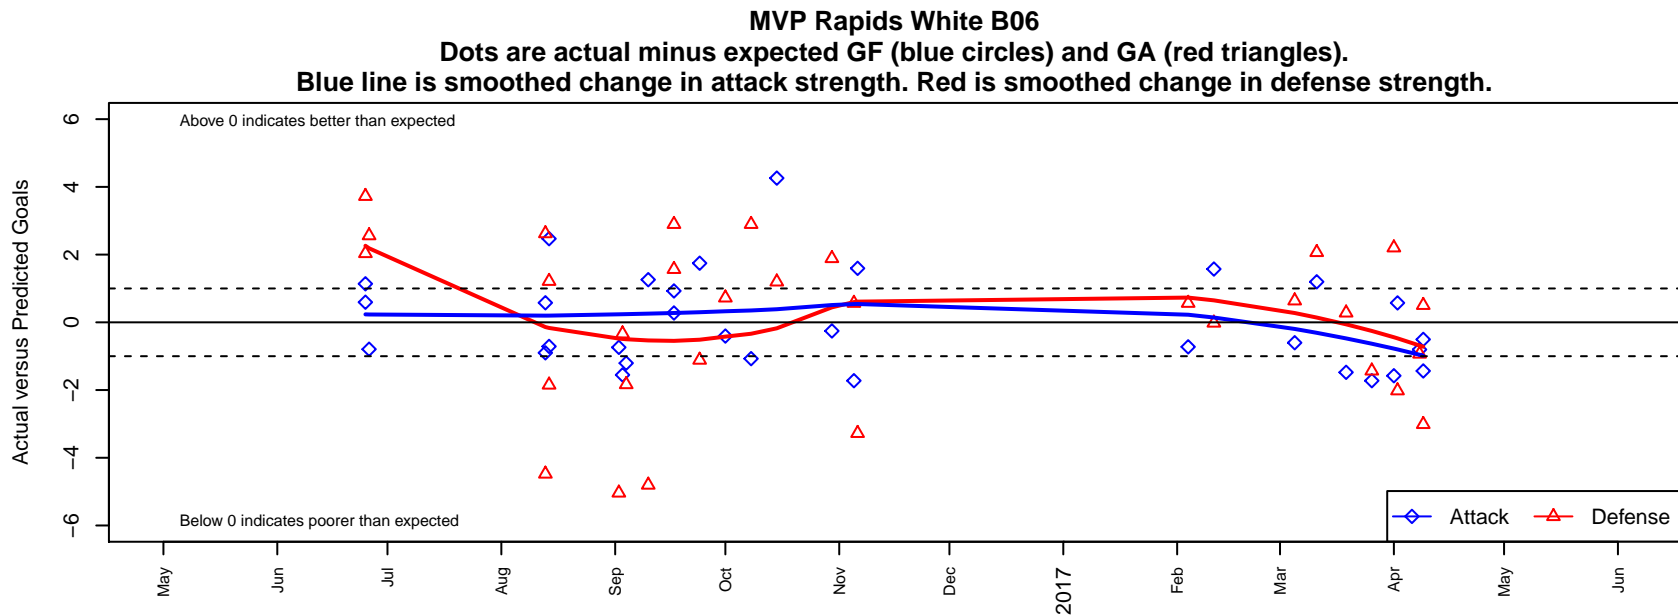

MVP Rapids White B06

Maple Valley SA
 Maple Valley, WA
 B06 total strength=289
 attack=0.22 defense=0.13
 fall league = PSPL Classic 2 Blue U11
 spr league = Spr PSPL Classic 3 U11

alt names used:
 MAPLE VALLEY PREMIERMVP RAPIDS 06 W
 MVP Rapids 06 White
 MVP Rapids 06 White
 MVP Rapids 06 White
 MVP Rapids 06 White
 MVP RAPIDS 06 WHITE (WA)

Venues played:
 2016 RVS Classic BU11
 2016 Central WA Super Cup U11 Gold 9v9
 2016 Labor Day Cup BU11 Silver
 2016 PSPL Classic 2 Blue U11
 2016 Spr PSPL Classic 3 U11
 2016 WA Cup U11 Bronze U11

**attack and defense variance (black dot)
relative to other teams
and top 10 in region**