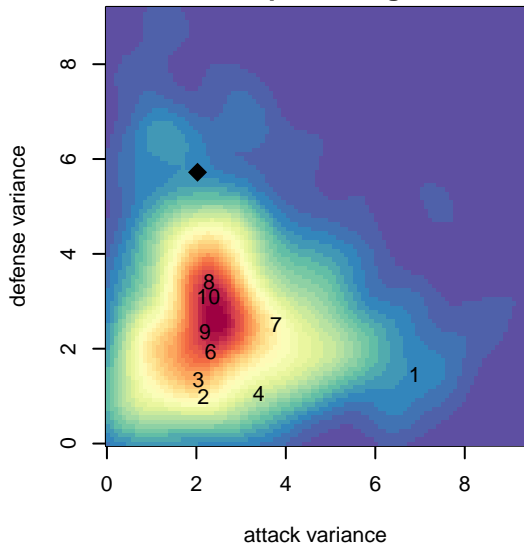

MVP Rapids White B06

Maple Valley SA
 Maple Valley, WA
 B06 total strength=289
 attack=0.22 defense=0.13
 fall league = PSPL Classic 2 Blue U11
 spr league = Spr PSPL Classic 3 U11

alt names used:
 MAPLE VALLEY PREMIERMVP RAPIDS 06 W
 MVP Rapids 06 White
 MVP Rapids 06 White
 MVP Rapids 06 White
 MVP Rapids 06 White
 MVP RAPIDS 06 WHITE (WA)

Venues played:
 2016 RVS Classic BU11
 2016 Central WA Super Cup U11 Gold 9v9
 2016 Labor Day Cup BU11 Silver
 2016 PSPL Classic 2 Blue U11
 2016 Spr PSPL Classic 3 U11
 2016 WA Cup U11 Bronze U11

**attack and defense variance (black dot)
relative to other teams
and top 10 in region**