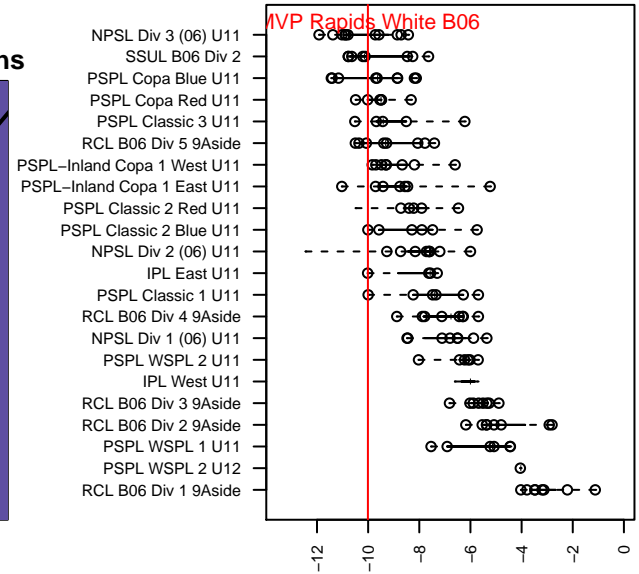

**attack and defense rating
relative to others at age
and all opponents in last 13 months**