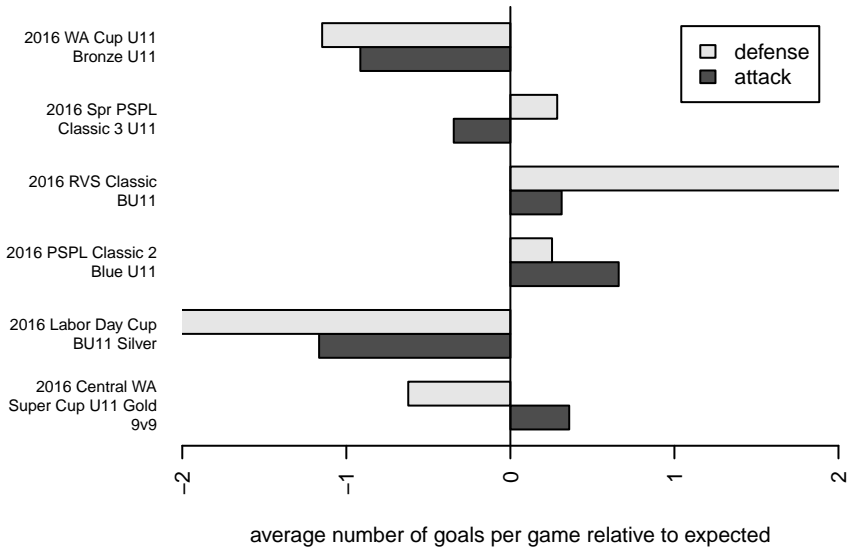

Performance relative to 13 month average