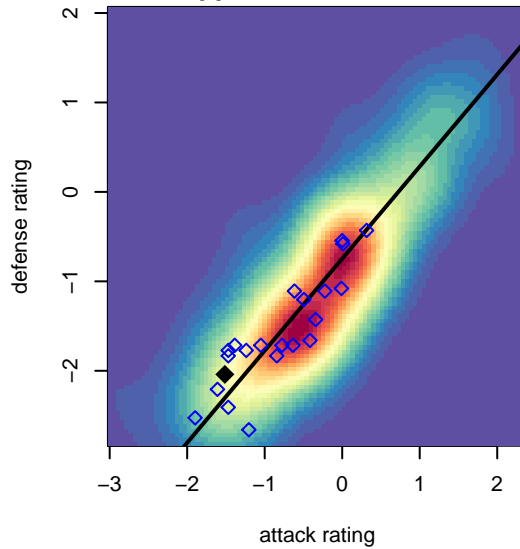

**attack and defense rating
relative to others at age
and all opponents in last 13 months**