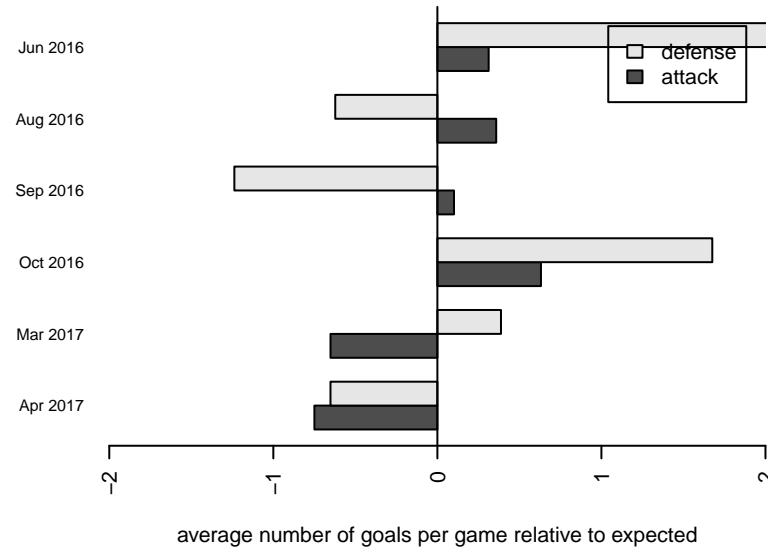

Performance relative to 13 month average